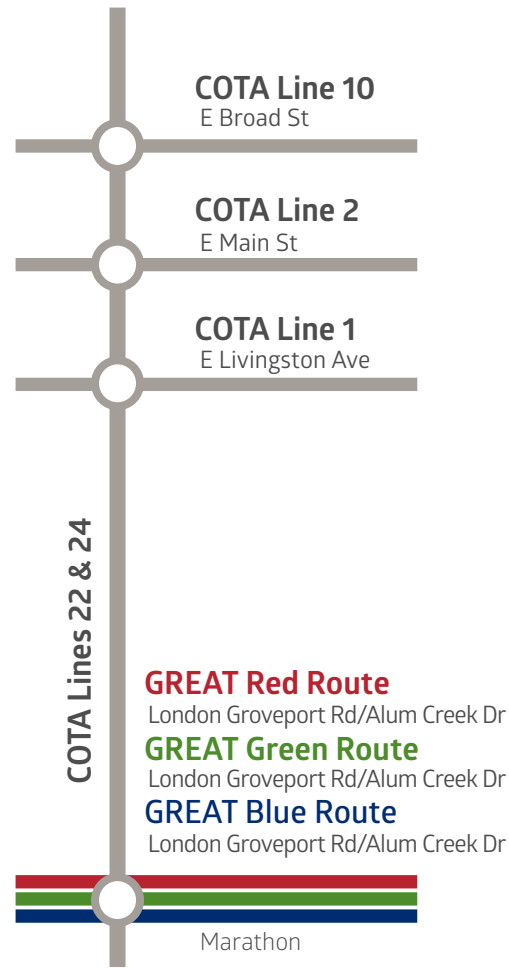

COTA Lines 22 & 24 are your ride to and from Rickenbacker.

Connect to more places when you transfer between COTA lines 22 & 24 and COTA Lines 1, 2, 10, and more.

To find out more about the following services, visit cota.com or contact COTA at (614) 228-1776

- Planning a trip with COTA and GREAT
- COTA Fares and Passes
- Emergency Ride Home Program

Groveport Rickenbacker Employee Access Transit (GREAT)

GREAT connects you to Rickenbacker businesses through these routes:

GREAT Blue Route

- Marathon
- DHL/ Toys-R-Us
- 3115 Rohr Rd.
- Honeywell/Faro Logistics
- FedEx Smart Post
- Northpoint
- Commerce Ct. #1
- Commerce Ct. #2

GREAT is brought to you by the following partners:

Weekday Evenings, Saturday & Sundays

Three Easy Steps

- 1 Call 443-900-9449 when you are ready to be picked up
- 2 Give your name, number and GREAT location to the driver
- 3 Your driver will pick you up and return you to the COTA/ GREAT stop at the Marathon